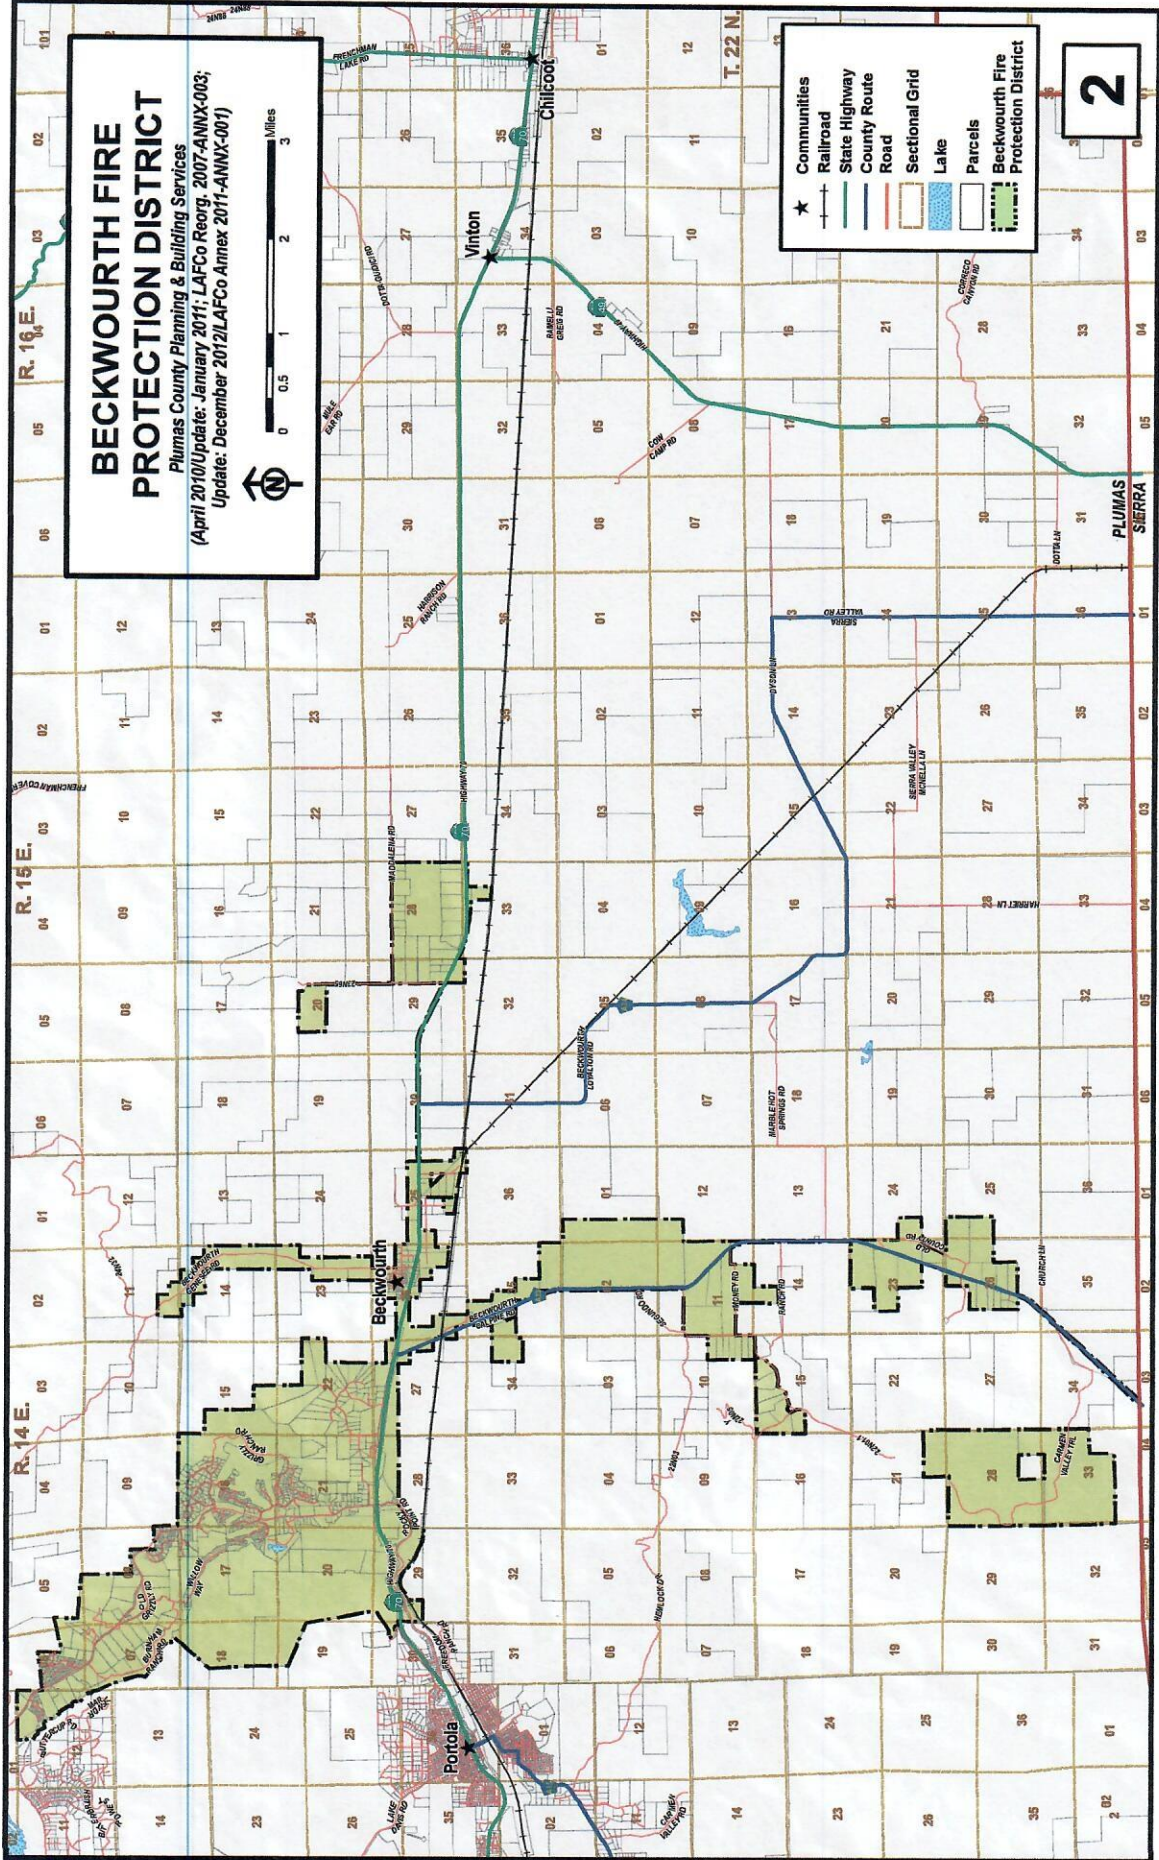

BECKWORTH FIRE PROTECTION DISTRICT

Plumas County Planning & Building Services
(April 2010/Update: January 2011; LAFCo Reorg. 2007-ANNX-003;
Update: December 2012/LAFCo Annex 2011-ANNX-001)

★	Communities
—	Railroad
—	State Highway
—	County Route
—	Road
—	Sectional Grid
—	Lake
—	Parcels
—	Beckworth Fire Protection District

2

Source File: Beckworth_FPD_3-2013.mxd
Date Created: 7/20/2007 Last Update: 8/7/08: 4/19/2010; 1/2011; 3/2013
Projection: California State Plane Zone 1, NAD 83, Feet