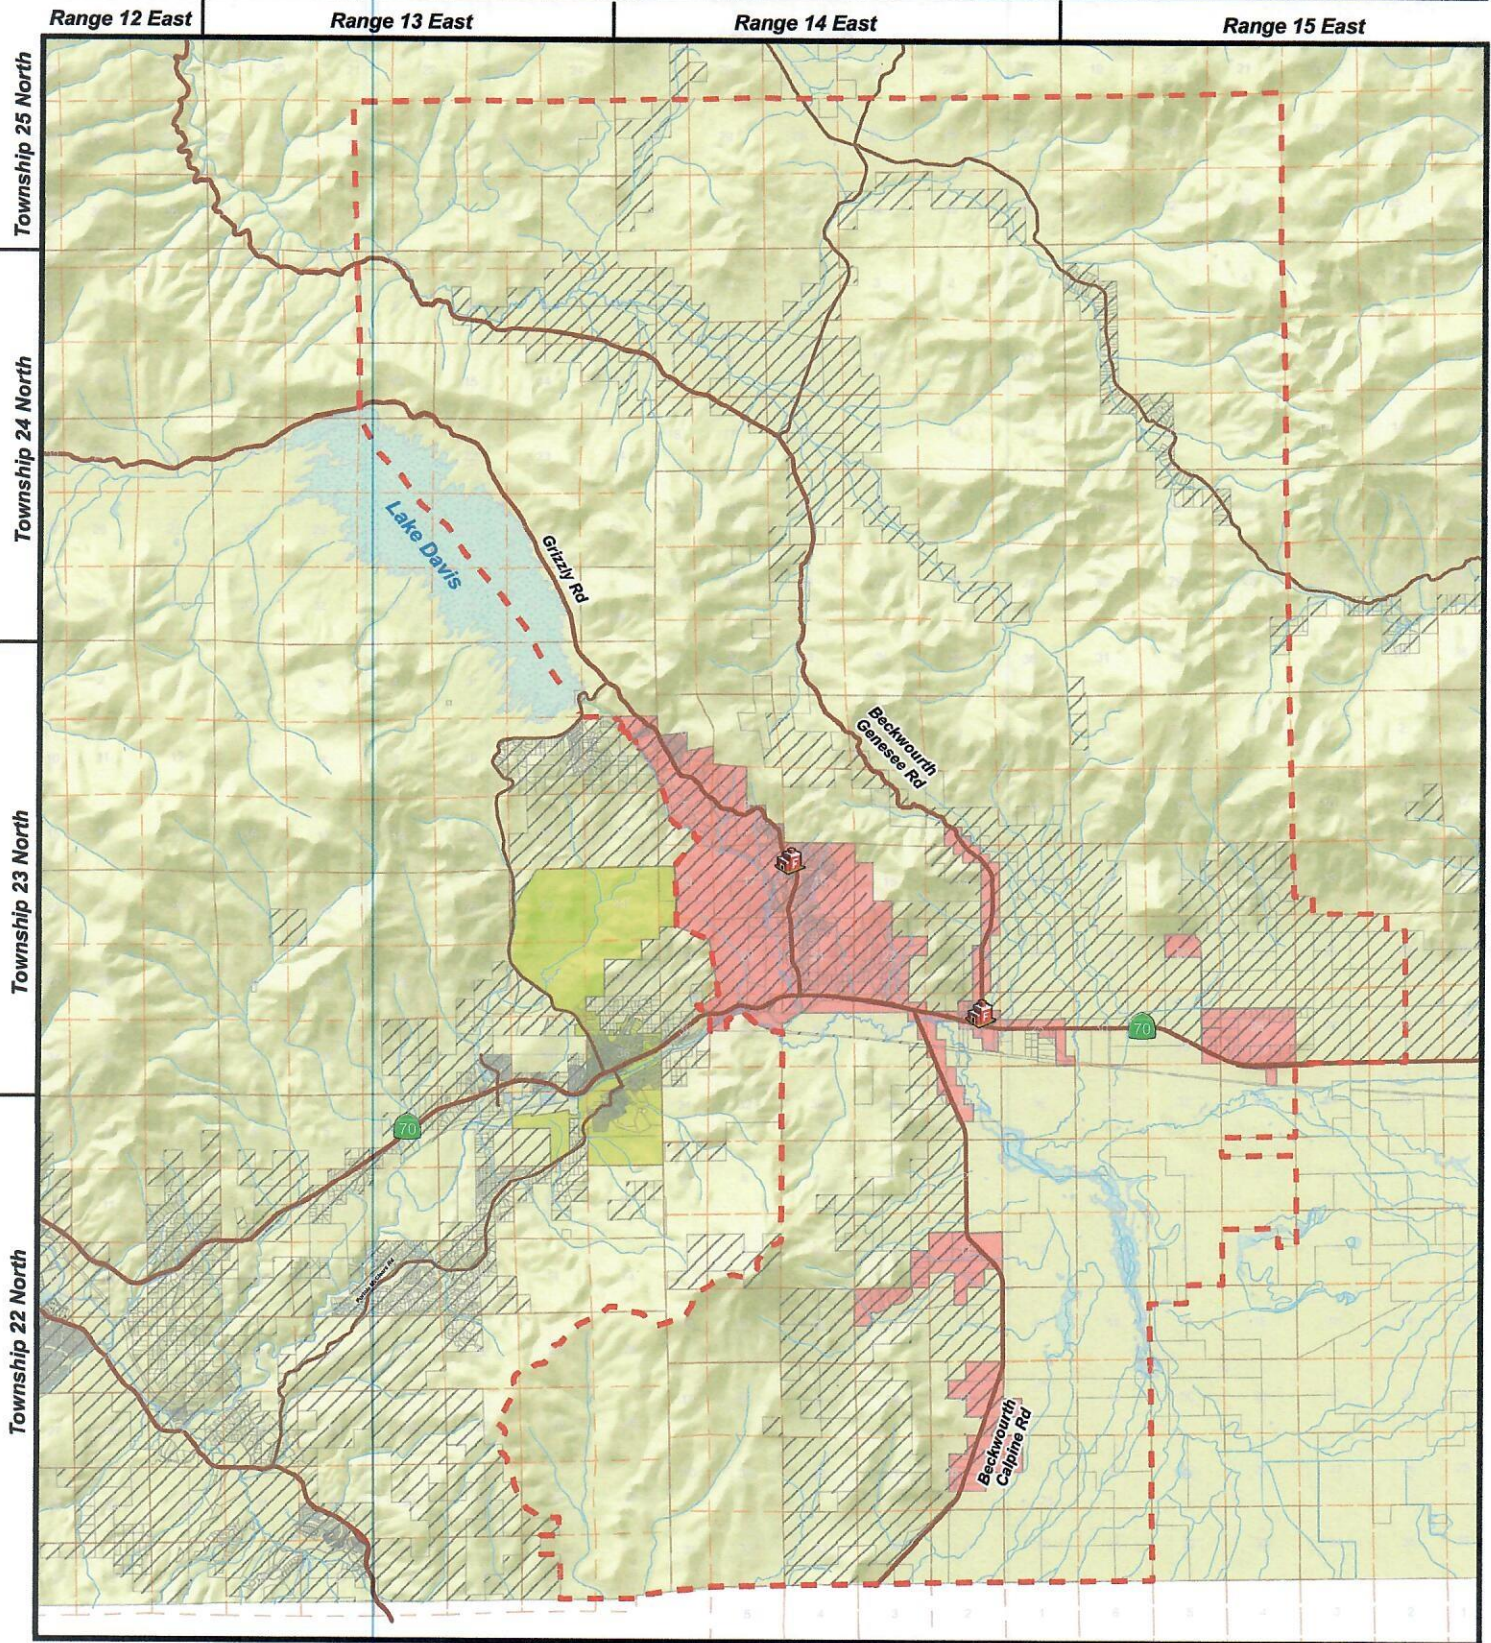

Beckwourth Fire Protection District

Legend

- Major Roads
- CA State Highway
- Stream / River
- Waterbodies
- Fire Stations

- Parcels
- City of Portola Local Responsibility Area
- State Responsibility Area (Federal Responsibility lies outside hatched area.)

- Beckwourth FPD Boundary
- Beckwourth FPD Adopted (SOI)
- Sectional Grid (MDB&M)

0 0.5 1 2 Miles

Beckwourth FPD
Resolution:
Adopted: 11/9/1949

Beckwourth FPD (SOI)
LAFCo Resolution: 2012-0005
Adopted: 10/15/2012

Source: Plumas LAFCo Map Modified 5/1/2013

BECKWORTH FIRE PROTECTION DISTRICT

Plumas County Planning & Building Services
 (April 2010/Update: January 2011; LAFCo Reorg. 2007-ANNX-003;
 Update: December 2012/LAFCo Annex 2011-ANNX-001)

| | |
|---|------------------------------------|
| ★ | Communities |
| — | Railroad |
| — | State Highway |
| — | County Route |
| — | Road |
| — | Sectional Grid |
| — | Lake |
| — | Parcels |
| — | Beckworth Fire Protection District |